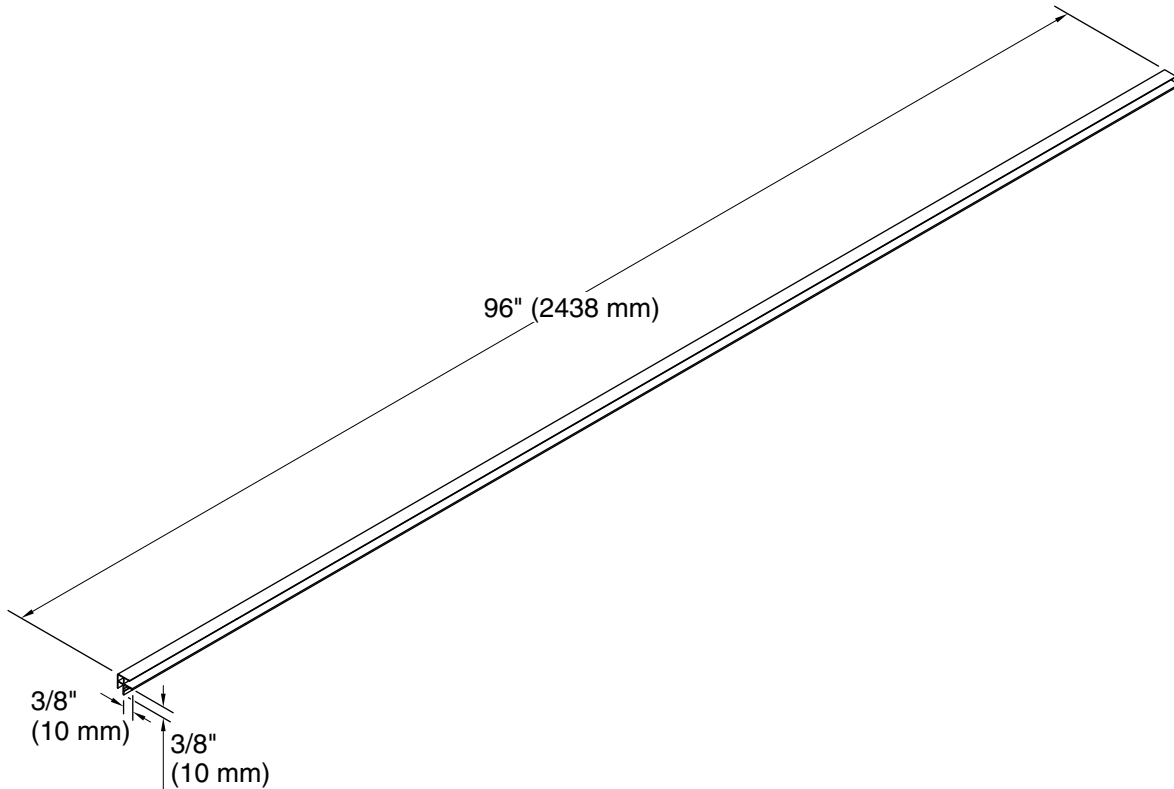

Features

- Package contains two 96" lengths
- Field trimmable height

Material

- Aluminum

Recommended Products/Accessories

K-23723 Faucet cleaner

Codes/Standards

None Applicable

Technical Information

All product dimensions are nominal.

Material: Anodized Aluminum, Powder-coated Aluminum

Notes

Install this product according to the installation guide.